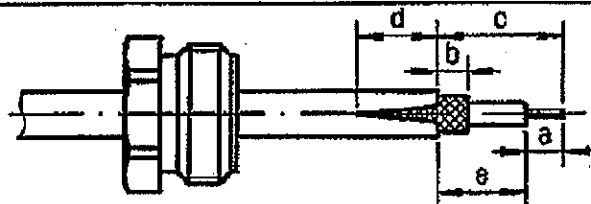

R143.324.000

ISSUE 0825V SERIES TNC

①

Slide clamp nut onto cable .
Strip the cable .
Cut 2 slots in the jacket
if necessary .

Stripping	a	b	c	d	e
inch	0.157	0.079	0.354	0	0.197
mm	4	2	9		5

②

Slide the clamp braid sleeve between
cable dielectric and braid .
Cut the braid flush with the clamp
braid sleeve .
Slide the spacer onto the cable .