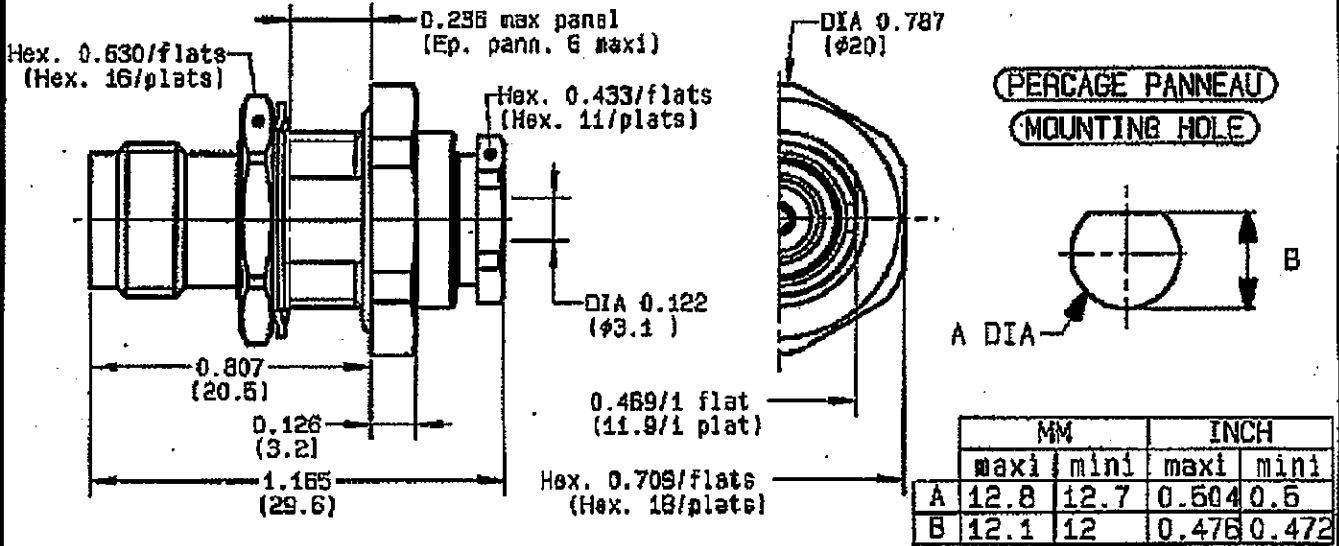

**STRAIGHT BULKHEAD JACK PANEL SEAL
REAR MOUNT CLAMP TYPE - CABLE 2.6/50**

R143.324.000
SERIES TNC

NOMINAL IMPEDANCE	50	Ω
FREQUENCY RANGE	0-11	GHz
TEMPERATURE RATING	-65/+165	°C
V.S.W.R	*1.30 +	0 x F (GHz) Maxi
RF INSERTION LOSS	0.06	√F (GHz) dB Maxi
VOLTAGE RATING	335	V _{eff} Maxi
DIELECTRIC WITHSTANDING VOLTAGE	1000	V _{eff} Mini
INSULATION RESISTANCE	5000	M Ω Mini
HERMETIC SEAL	NA	Atm.cm ³ /s
LEAKAGE (pressurized only)	NA	
MECHANICAL DURABILITY	500	Cycles
WEIGHT	23.2	gr
SPECIFICATION	LEA03C0CTNC-201	

CABLES : KX 22A
RG 178
RG 187
RG 188
RG 316

OTHERS CHARACTERISTICS

* VSWR < 1.40 for frequency band: 1.4GHz - 4GHz
* VSWR < 1.80 for frequency band: 4GHz - 11GHz

CABLE RETENTION	110	N Mini
CENTER CONTACT RETENTION		
Axial force - mating end	27	N Mini
Axial force - opposite end	27	N Mini
Torque	NA	cm.N Mini
RECOMMENDED TORQUES		
Mating	NA	cm.N
Panel nut	370	cm.N
Clamp nut	450	cm.N

Hex. : 11.00 mm /flats
Hex. : 0.4331inch /flats

LELRU