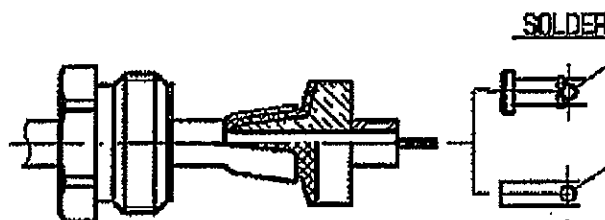

R143.324.000

ISSUE 0825V SERIES TNC

①

Slide clamp nut onto cable .
Strip the cable .
Cut 2 slots in the jacket
if necessary .

Stripping	a	b	c	d	e
inch	0.157	0.079	0.354	0	0.197
mm	4	2	9		5

②

Slide the clamp braid sleeve between
cable dielectric and braid .
Cut the braid flush with the clamp
braid sleeve .
Slide the spacer onto the cable .

③

Solder center contact onto cable
center conductor .
Slide back nut over clamp assembly .

④

Mount gasket into connector .
Screw sub-assembly into the connector
body .
(recommended coupling torque 450 N.cm)
39.82 in.lb