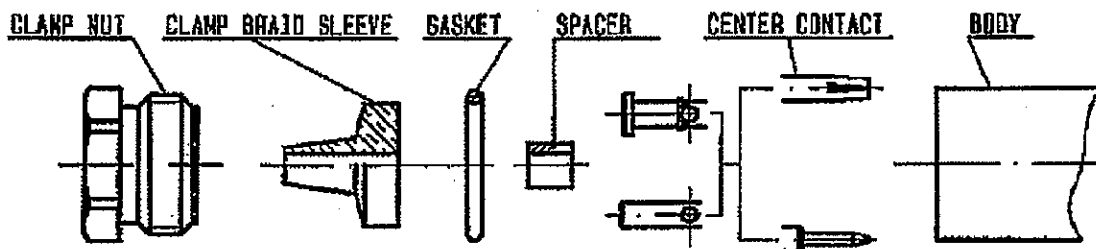

R143.324.000

ISSUE 0825V SERIES TNC

①

Slide clamp nut onto cable .
Strip the cable .
Cut 2 slots in the jacket
if necessary .

Stripping	a	b	c	d	e
inch	0.157	0.079	0.354	0	0.197
mm	4	2	9		5

②

Slide the clamp braid sleeve between
cable dielectric and braid .
Cut the braid flush with the clamp
braid sleeve .
Slide the spacer onto the cable .