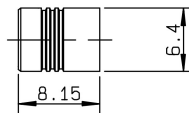

SMB

SMB FEMALE-FEMALE CABLE ASSEMBLY

cable	part number	dimension L (mm)	captive center contact	finish
2.6/50/S	R285 212 000	250	yes	Gold
2.6/50/S	R285 214 000	500	yes	Gold
2.6/50/S	R285 213 000	750	yes	Gold
2.6/50/S	R285 215 000	1000	yes	Gold

SHORT CIRCUIT PLUG CAP

part number	captive center contact	finish
R114 880 000	yes	Gold