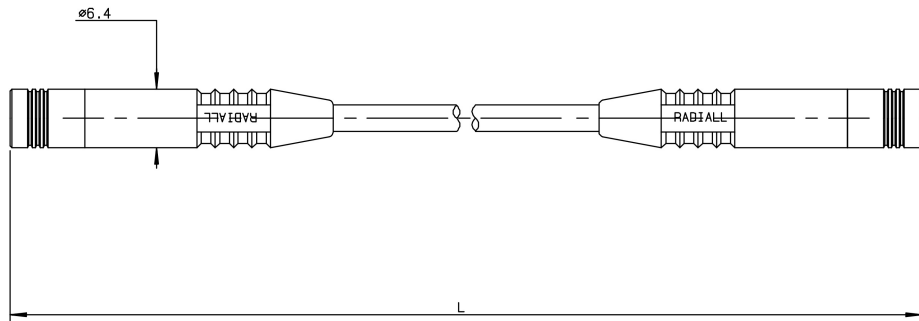

SMB

SMB FEMALE-FEMALE CABLE ASSEMBLY

cable	part number	dimension L (mm)	captive center contact	finish
2.6/50/S	R285 212 000	250	yes	Gold
2.6/50/S	R285 214 000	500	yes	Gold
2.6/50/S	R285 213 000	750	yes	Gold
2.6/50/S	R285 215 000	1000	yes	Gold

SHORT CIRCUIT PLUG CAP

part number	captive center contact	finish
R114 880 000	yes	Gold