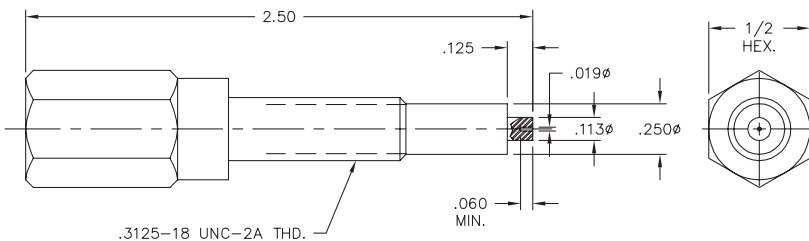

Driver Tools

Shroud Drivers

Catalog Number	Notes	Package Dimensions (Inches)
B097-A99-04	GPPO® Full-Detent Driver	0.85 length, Ø0.29 max

B097-A99-04

B097-A99-04

Locating Tools

Interface Locating Tools

Catalog Number	Notes	Package Dimensions (Inches)
A096-A99-02	GPO® Locator Tool, 5/16-18 UNC-2A outer thread	2.50 length, Ø0.58 max
A096-A99-03	GPO Locator Tool, 5/16-18 UNC-2A outer thread	2.50 length, Ø0.58 max
A096-A99-04	GPO Locator Tool, 5/16-18 UNC-2A outer thread	2.50 length, Ø0.58 max
A096-A99-09	GPO Locator Tool, 5/16-18 UNC-2A outer thread	2.50 length, Ø0.58 max
A096-A99-06	GPO Locator Tool, 5/16-18 UNC-2A outer thread	2.50 length, Ø0.58 max
9001-984-0	GPO Locator Tool, 5/16-18 UNC-2A outer thread	2.50 length, Ø0.58 max
B096-A99-01	GPPO Full-Detent Locator Tool	2.50 length, Ø0.58 max
B096-A99-02	GPPO Smooth-Bore Locator Tool	2.50 length, Ø0.58 max