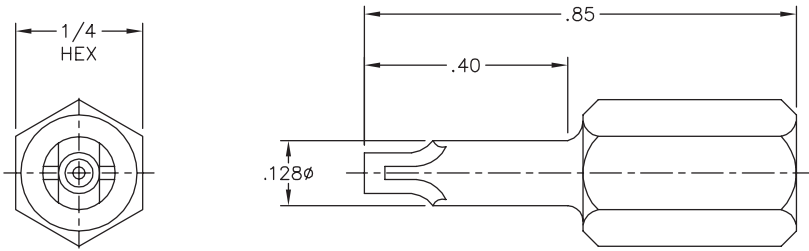

Driver Tools

Shroud Drivers

Catalog Number	Notes	Package Dimensions (Inches)
B097-A99-04	GPPO® Full-Detent Driver	0.85 length, Ø0.29 max

B097-A99-04

B097-A99-04

Locating Tools

Interface Locating Tools

Catalog Number	Notes	Package Dimensions (Inches)
A096-A99-02	GPO® Locator Tool, 5/16-18 UNC-2A outer thread	2.50 length, Ø0.58 max
A096-A99-03	GPO Locator Tool, 5/16-18 UNC-2A outer thread	2.50 length, Ø0.58 max
A096-A99-04	GPO Locator Tool, 5/16-18 UNC-2A outer thread	2.50 length, Ø0.58 max
A096-A99-09	GPO Locator Tool, 5/16-18 UNC-2A outer thread	2.50 length, Ø0.58 max
A096-A99-06	GPO Locator Tool, 5/16-18 UNC-2A outer thread	2.50 length, Ø0.58 max
9001-984-0	GPO Locator Tool, 5/16-18 UNC-2A outer thread	2.50 length, Ø0.58 max
B096-A99-01	GPPO Full-Detent Locator Tool	2.50 length, Ø0.58 max
B096-A99-02	GPPO Smooth-Bore Locator Tool	2.50 length, Ø0.58 max