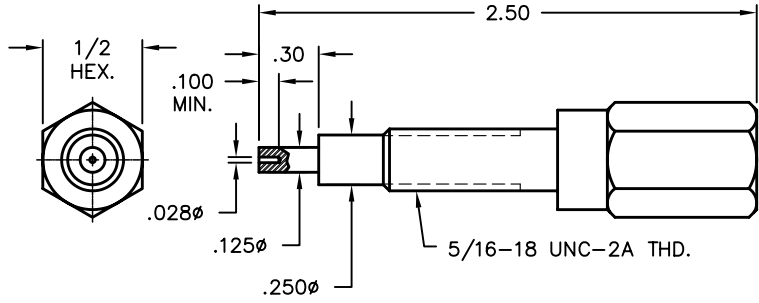

**GPO Tools**

**GPO Contact Locating Tool**

Catalog Number

A096-A99-04

**GPO Female Locator Tool**

Catalog Number

A096-A99-06

**GPO R/A Locator Tool for Round Housing**

Catalog Number

A096-A99-07

**GPO R/A Locator Tool for Square Housing**

Catalog Number

A096-A99-08