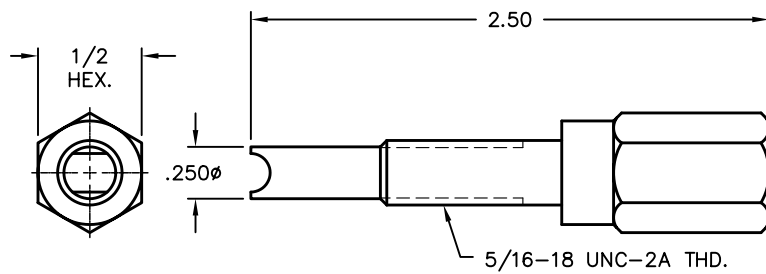

**GPO Tools**

**GPO Contact Locating Tool**

Catalog Number

A096-A99-04

**GPO Female Locator Tool**

Catalog Number

A096-A99-06

**GPO R/A Locator Tool for Round Housing**

Catalog Number

A096-A99-07

**GPO R/A Locator Tool for Square Housing**

Catalog Number

A096-A99-08