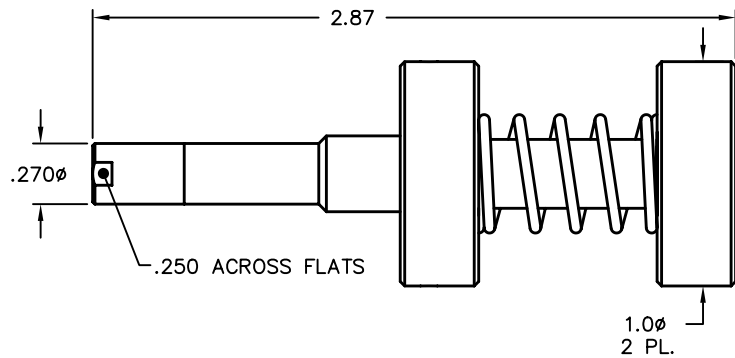

GPO Tools

GPO Low Impact Cable Connector Removal Tool

Catalog Number
A098-A99-08

GPO Low Impact Load Removal Tool

Catalog Number
A093-A99-01

GPO R/A Removal Tool

Catalog Number
A098-A99-01

**Installation/Withdrawal Tool
(GPO R/A and Cable)**

Catalog Number
A098-A99-02