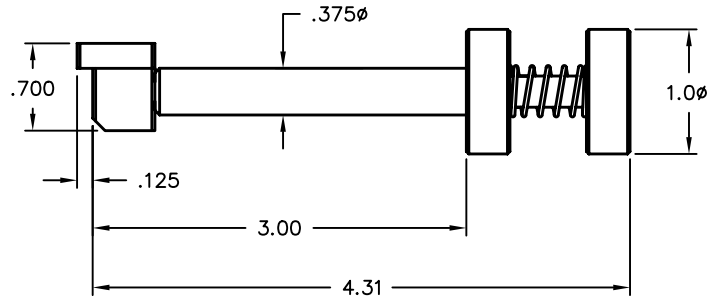

GPO Tools

GPO Low Impact Cable Connector Removal Tool

Catalog Number
A098-A99-08

GPO Low Impact Load Removal Tool

Catalog Number
A093-A99-01

GPO R/A Removal Tool

Catalog Number
A098-A99-01

**Installation/Withdrawal Tool
(GPO R/A and Cable)**

Catalog Number
A098-A99-02