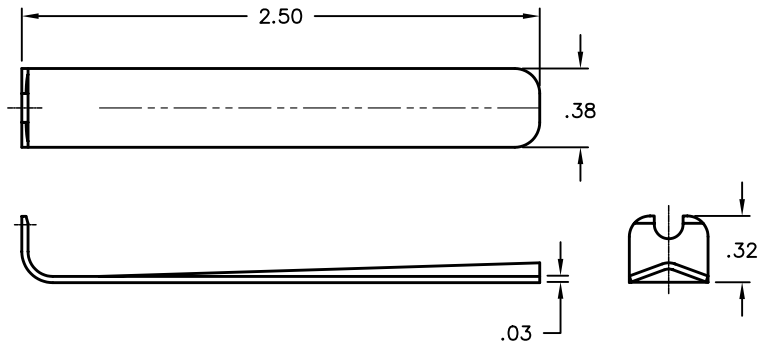

GPO Tools

GPO Low Impact Cable Connector Removal Tool

Catalog Number
A098-A99-08

GPO Low Impact Load Removal Tool

Catalog Number
A093-A99-01

GPO R/A Removal Tool

Catalog Number
A098-A99-01

**Installation/Withdrawal Tool
(GPO R/A and Cable)**

Catalog Number
A098-A99-02