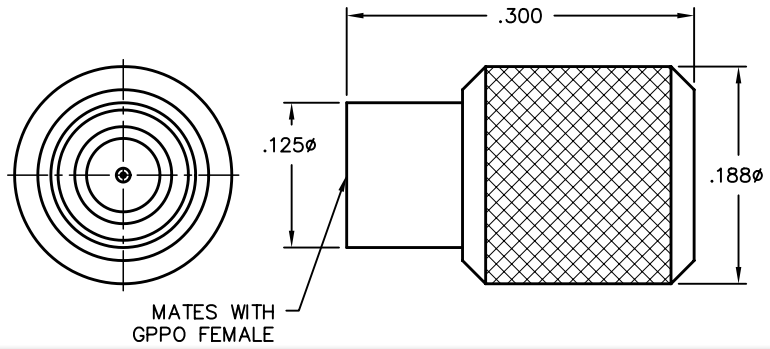

GPP0 Tools

GPP0 Seal Locator Tool for Thread-in Shroud

Catalog Number

B090-A99-05

GPP0 Contact Retaining Tool

Catalog Number

B096-A93-01

GPP0 Locator Tool

Catalog Number A

B096-A99-01 FD

B096-A99-02 SB

GPP0 Female R/A Installation Tool

Catalog Number

B098-A99-01