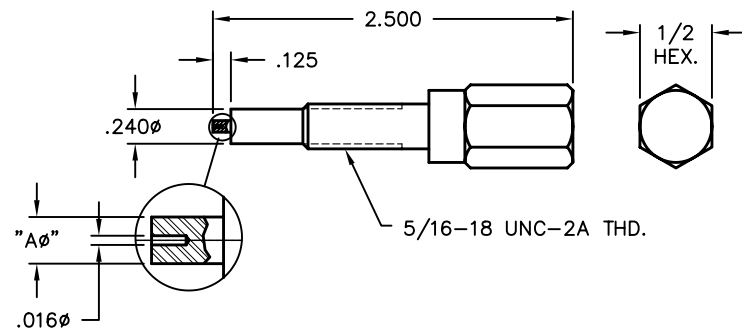

GPP0 Tools

GPP0 Seal Locator Tool for Thread-in Shroud

Catalog Number

B090-A99-05

GPP0 Contact Retaining Tool

Catalog Number

B096-A93-01

GPP0 Locator Tool

Catalog Number A

B096-A99-01 FD

B096-A99-02 SB

GPP0 Female R/A Installation Tool

Catalog Number

B098-A99-01