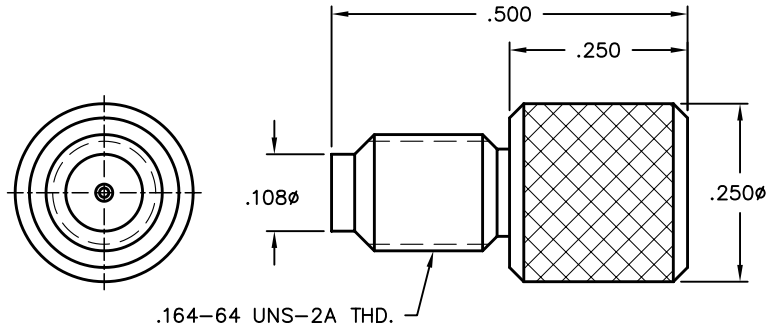

GPP0 Tools

GPP0 Seal Locator Tool for Thread-in Shroud

Catalog Number

B090-A99-05

GPP0 Contact Retaining Tool

Catalog Number

B096-A93-01

GPP0 Locator Tool

Catalog Number A

B096-A99-01 FD

B096-A99-02 SB

GPP0 Female R/A Installation Tool

Catalog Number

B098-A99-01