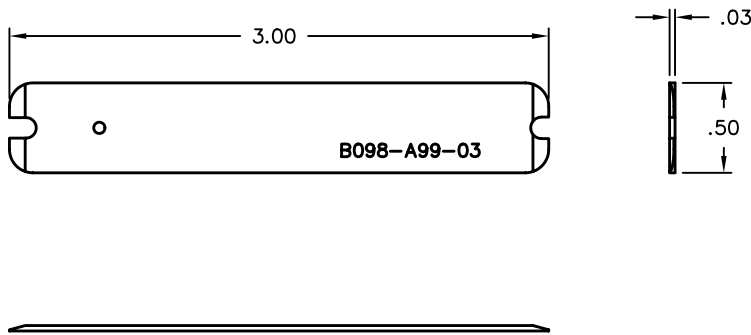

GPPO Tools

GPPO 30° Removal Tool

Catalog Number

B098-A99-02

GPPO Removal Tool

Catalog Number

B098-A99-03

GPPO Seal Locator Tool for Press-in Shroud

Catalog Number

B090-A99-06

Seal Locator Tool for Thread-in Shroud

Catalog Number

B090-A99-07