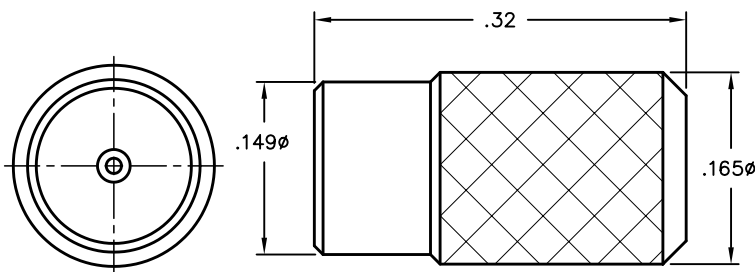

GPPO Tools

GPPO 30° Removal Tool

Catalog Number

B098-A99-02

GPPO Removal Tool

Catalog Number

B098-A99-03

GPPO Seal Locator Tool for Press-in Shroud

Catalog Number

B090-A99-06

Seal Locator Tool for Thread-in Shroud

Catalog Number

B090-A99-07