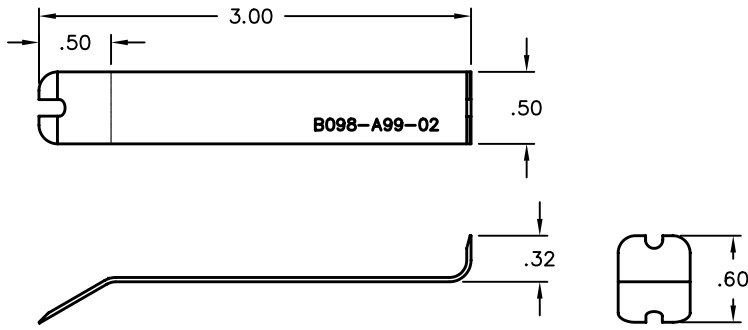

GPPO Tools

GPPO 30° Removal Tool

Catalog Number

B098-A99-02

GPPO Removal Tool

Catalog Number

B098-A99-03

GPPO Seal Locator Tool for Press-in Shroud

Catalog Number

B090-A99-06

Seal Locator Tool for Thread-in Shroud

Catalog Number

B090-A99-07