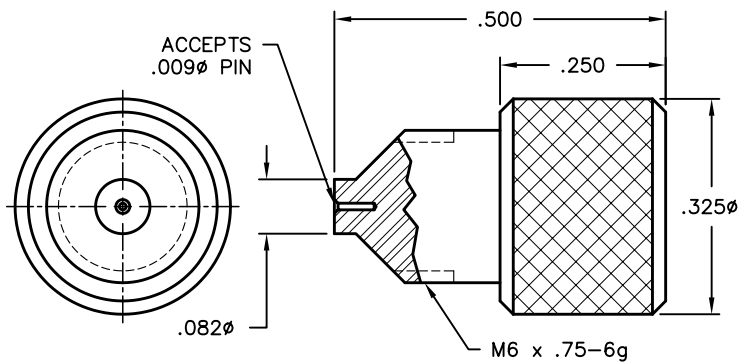

GPPO Tools

GPPO 30° Removal Tool

Catalog Number

B098-A99-02

GPPO Removal Tool

Catalog Number

B098-A99-03

GPPO Seal Locator Tool for Press-in Shroud

Catalog Number

B090-A99-06

Seal Locator Tool for Thread-in Shroud

Catalog Number

B090-A99-07