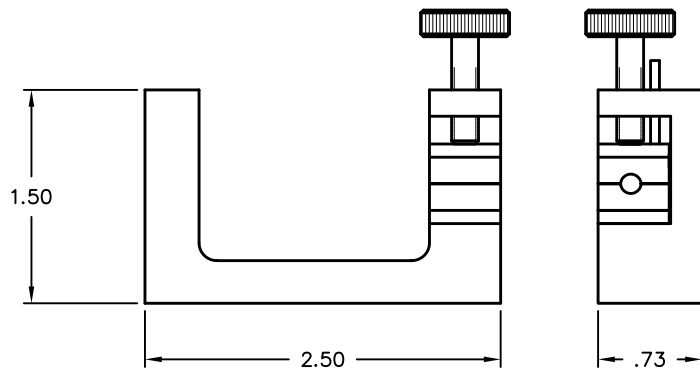

Miscellaneous Tools

Cable Holding Fixture for Semi-Rigid Cable

Catalog Number	Cable Ø
L096-A99-01	.086
L096-A99-02	.047

Cable Holding Fixture for 0.141 Cable

Catalog Number
L096-A99-10

Shim Gauge

Catalog Number
L096-A99-03