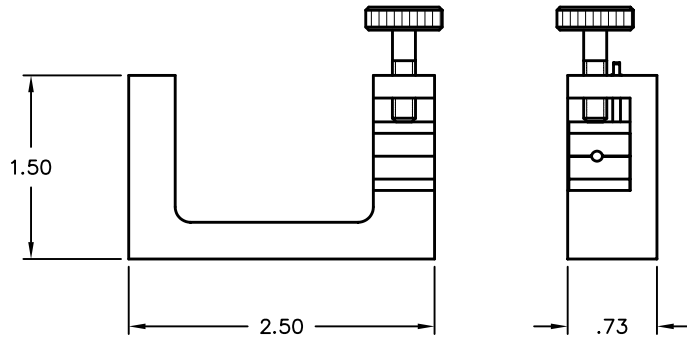

Miscellaneous Tools

Cable Holding Fixture for Semi-Rigid Cable

Catalog Number	Cable Ø
L096-A99-01	.086
L096-A99-02	.047

Cable Holding Fixture for 0.141 Cable

Catalog Number
L096-A99-10

Shim Gauge

Catalog Number
L096-A99-03