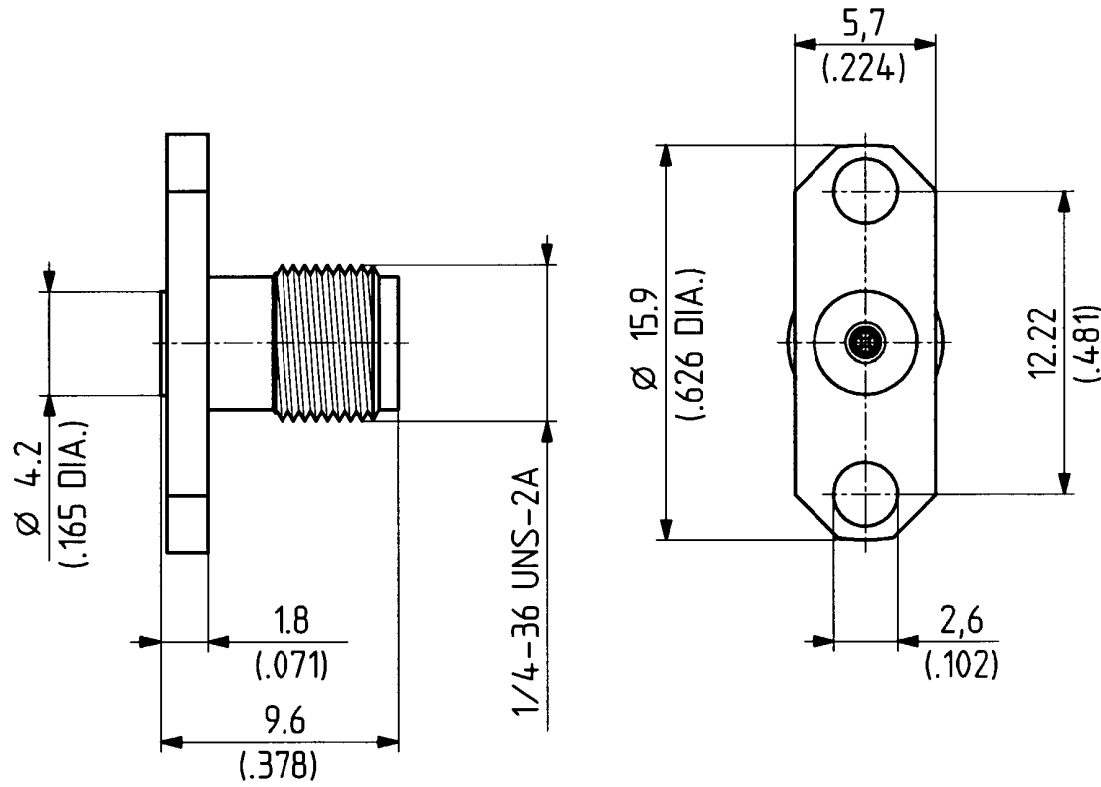

	date	sign
drawn	03.11.99	4.121/CHI
checked	08.12.99	4359/Pao
approved	08.12.99	4359/Pao

scale  
5:1

dimensions in mm

HUBER + SUHNER RFX

OZ drawing :

drawing number

3.13.24337\_1

index